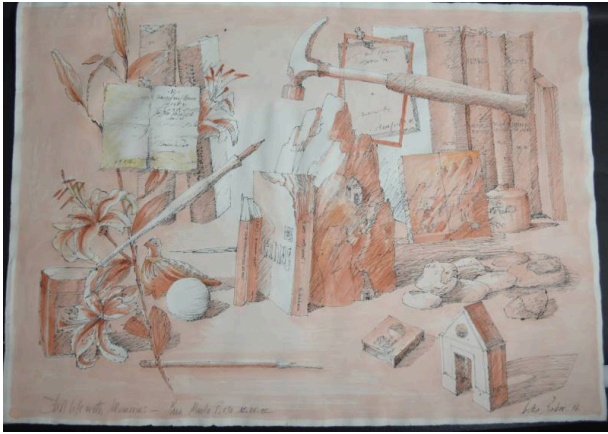

Basic Detail Report

Sheet: 22 1/8 x 30 7/8 in. (56.2 x 78.4 cm)

Still Life with Memories

Date

1986

Primary Maker

Lydia Rubio

Medium

watercolor and ink on paper

Dimensions