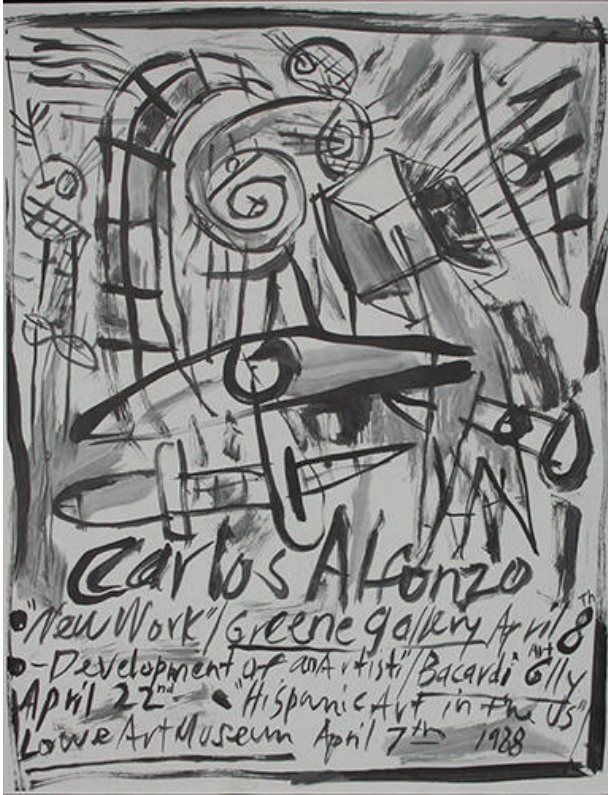

Basic Detail Report

Poster

Date

1980

Primary Maker

Carlos Alfonzo

Medium

Print

Dimensions

Sheet: 23 1/8 x 18 in. (58.7 x 45.7 cm)