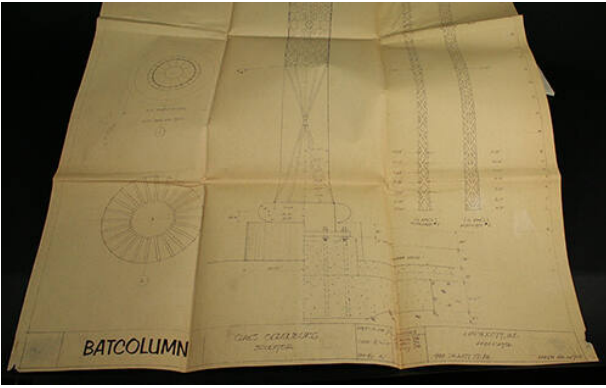

Basic Detail Report

Plan for Batcolumn

Date

1977

Primary Maker

Claes Oldenburg

Medium

Blueprint

Dimensions

Image: 58 × 24 in. (147.3 × 61 cm)