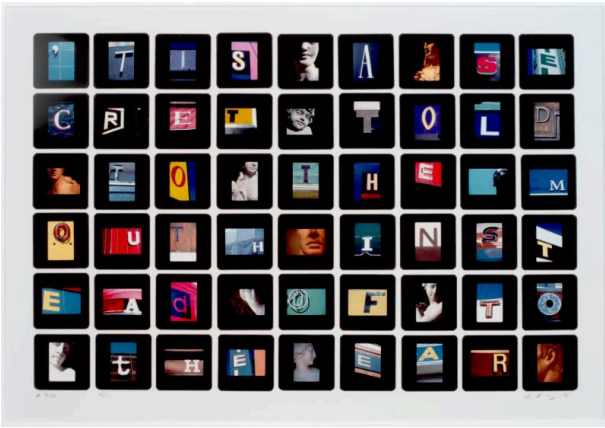

Basic Detail Report

A Kiss

Date

1995

Primary Maker

Laura Paresky

Medium

Cibachrome print

Dimensions

Image: 14 × 21 in. (35.6 × 53.3 cm) Framed: 25 3/4 × 31 1/4 in. (65.4 × 79.4 cm)