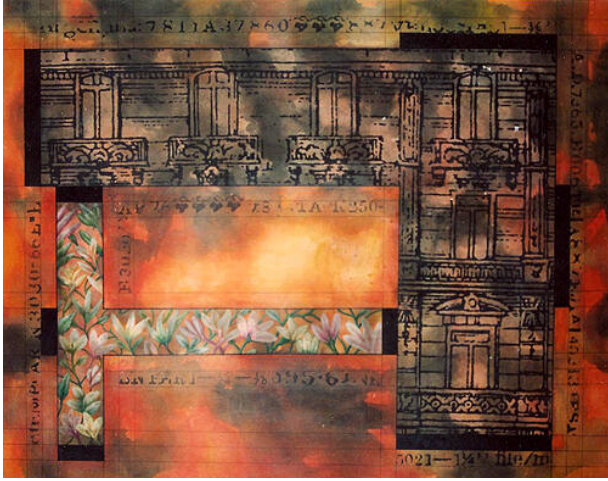

Basic Detail Report

Architecture and Flowers (Geometrical View)

Date

2003

Primary Maker

Miguel Angel Giovanetti

Medium

acrylic on canvas

Dimensions

Overall (Unstretched): 65 × 83 in. (165.1 × 210.8 cm)