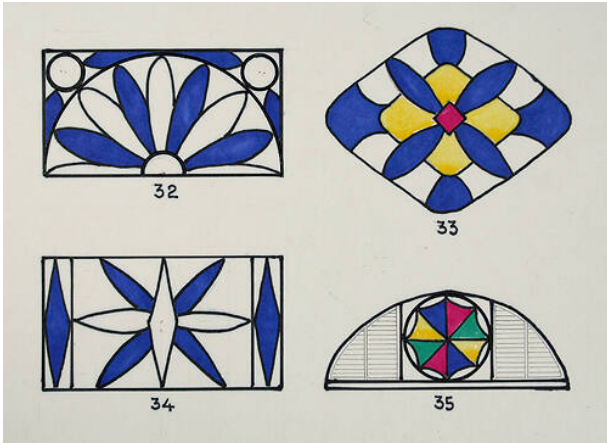

## Four Windows

### Description

Luceta rectangular mercadered 154, Oculo en la fachada Iglesia Espiritu Santo, Luceta rectangular empedrado 252, and Luceta circular empersianada Cuba 226, Habana.

### Dimensions

Sight: 12 3/4 x 16 3/4 in. (32.4 x 42.5 cm) Sheet: 19 7/8 x 24 in. (50.5 x 61 cm)