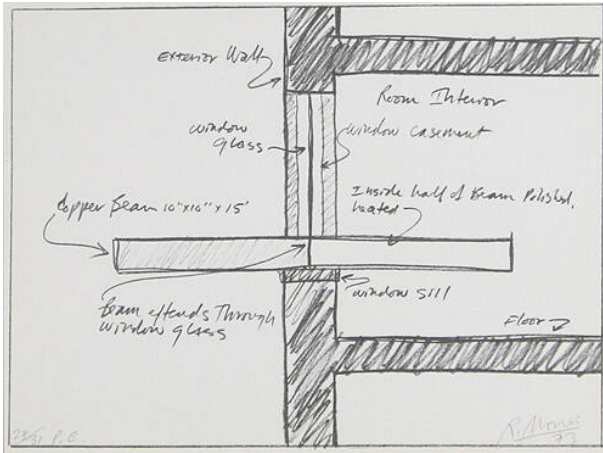

Basic Detail Report

Sheet: 9 x 12 in. (22.9 x 30.5 cm)

Untitled

Date

1973

Primary Maker

Robert Morris

Medium

lithograph

Dimensions