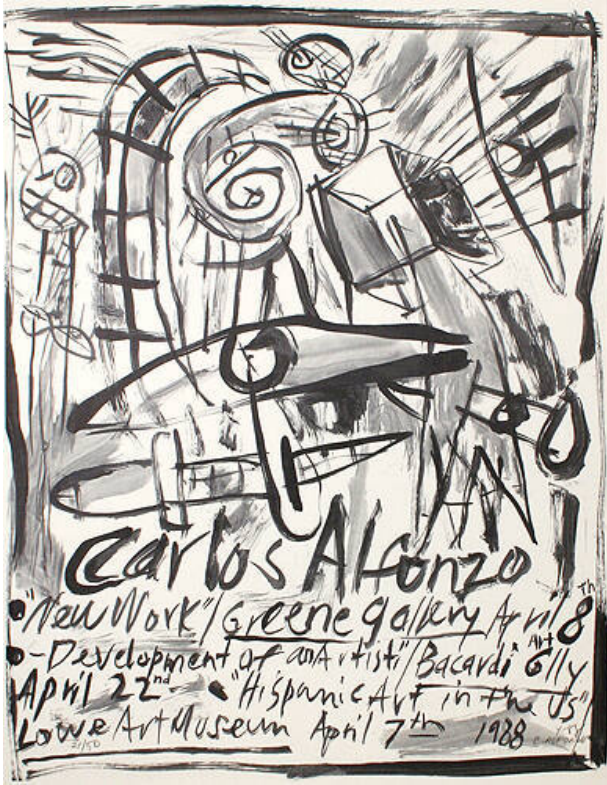

Basic Detail Report

Poster for New Work/Greene Gallery

Date

1988

Primary Maker

Carlos Alfonzo

Medium

lithograph

Dimensions

Sheet: 23 1/4 x 18 in. (59.1 x 45.7 cm)