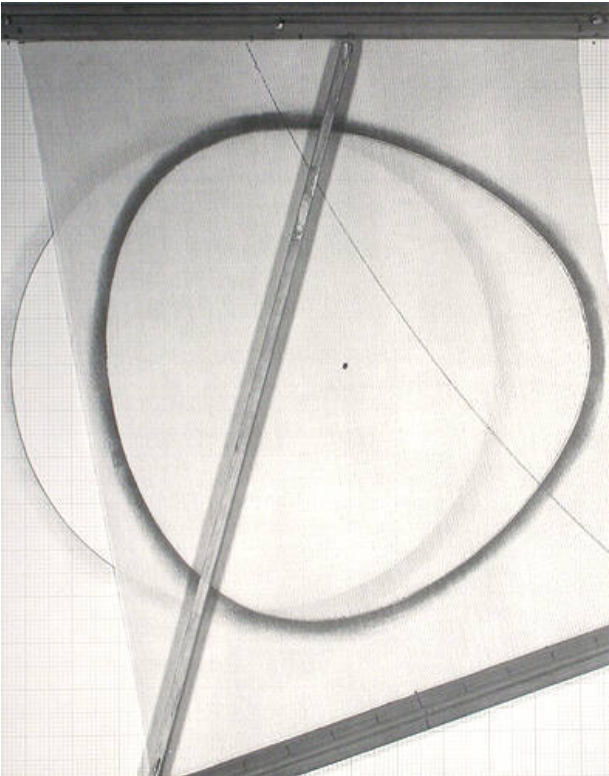

# Basic Detail Report

---

## Z-Stretch

**Date**

1979

**Primary Maker**

Michael Kidner

**Medium**

lithograph

**Dimensions**

Sheet: 17 x 13 1/4 in. (43.2 x 33.7 cm)