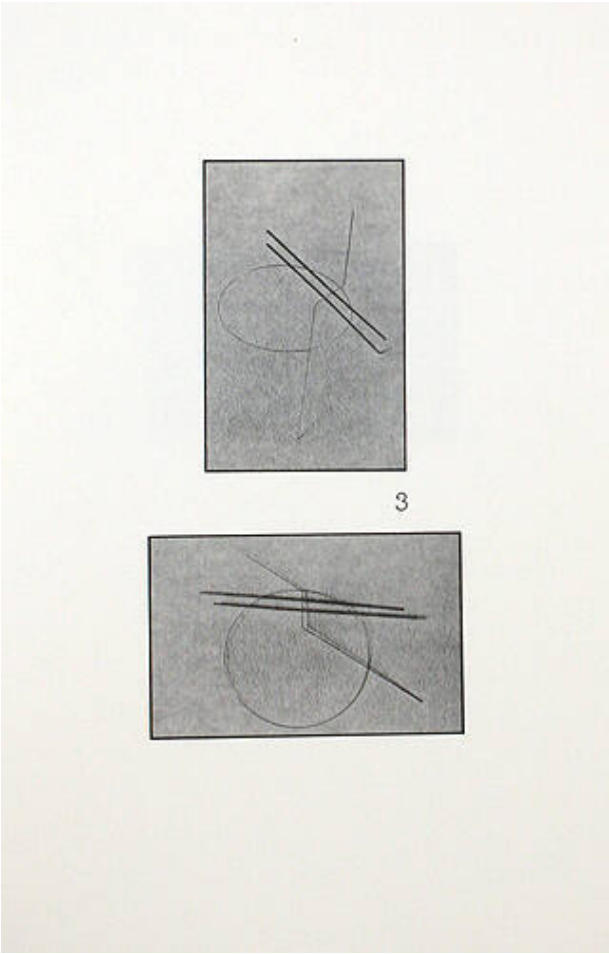

# Basic Detail Report

---

## Untitled

**Date**

1980

**Primary Maker**

Richard Wilson

**Medium**

lithograph

**Dimensions**

Sheet: 17 5/8 x 12 1/8 in. (44.8 x 30.8 cm)