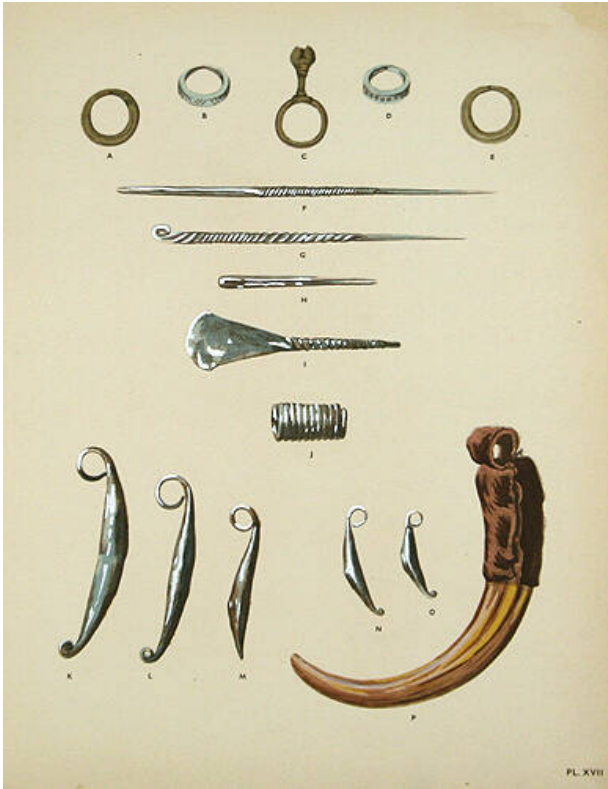

Basic Detail Report

Bagues, ornements et utensiles divers

Date

1946

Primary Maker

Émile Gallois

Medium

lithograph

Dimensions

Sheet: 12 3/4 x 9 7/8 in. (32.4 x 25.1 cm)