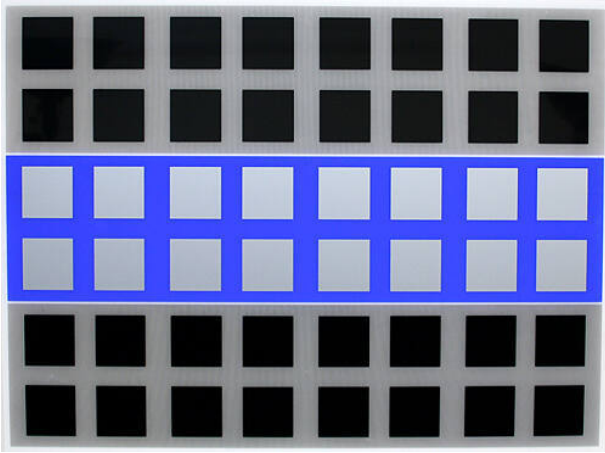

Basic Detail Report

Overall: 19 5/8 x 24 3/8 in. (49.8 x 61.9 cm)

Jai-Alai

Date

1969

Primary Maker

Jesús Rafael Soto

Medium

screen print on plexiglas

Dimensions