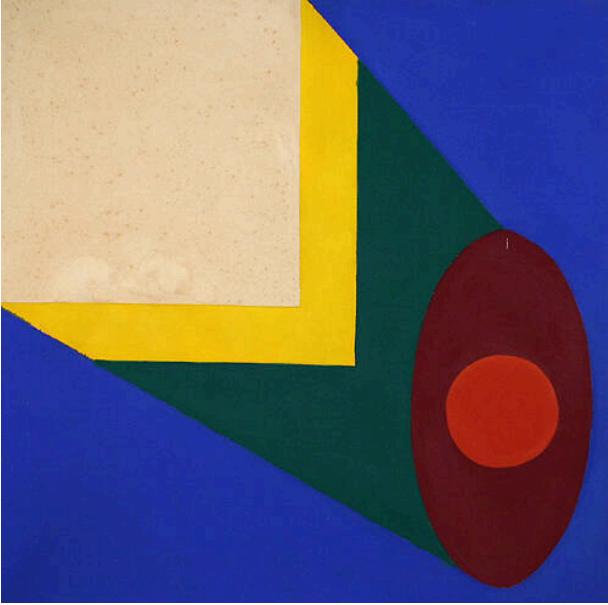

Basic Detail Report

Untitled

Date

1965

Primary Maker

Alan Cote

Medium

acrylic on canvas

Dimensions

Overall (Stretched): 29 1/8 x 29 x 1 3/4 in. (74 x 73.7 x 4.4 cm)