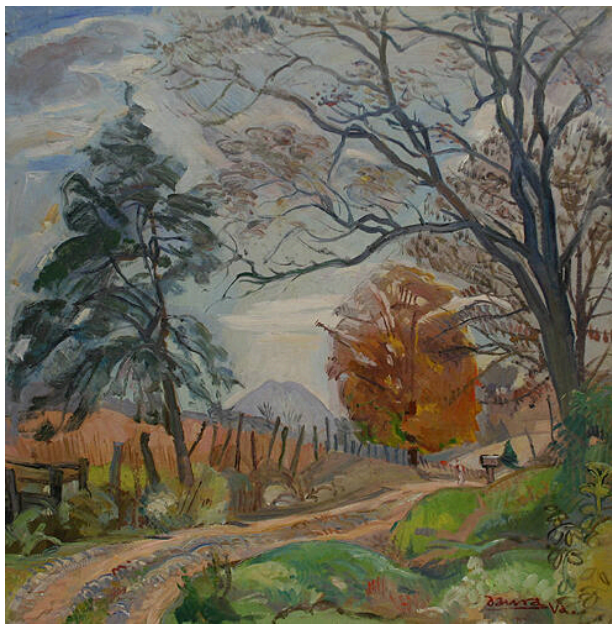

Basic Detail Report

Rural Road

Date

1939-1942

Primary Maker

Pierre Daura

Medium

oil on board

Dimensions

Overall: 23 7/8 x 23 7/8 in. (60.6 x 60.6 cm)