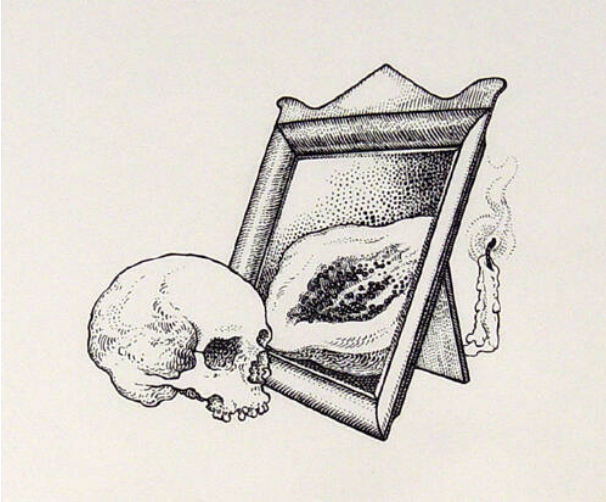

Basic Detail Report

in. (37.5 x 44.8 cm)

Untitled

Date

1997

Primary Maker

Ramon Alejandro

Medium

ink on paper

Dimensions

Sheet: 9 x 11 7/8 in. (22.9 x 30.2 cm) Mat: 14 3/4 x 17 5/8