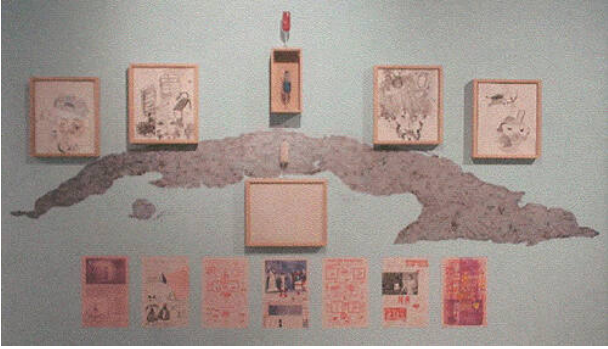

Basic Detail Report

E-Nino, 2000

Date

1996-2000

Primary Maker

César Trasobares

Medium

drawings on wall and paper, lithographs, wood frames, glass, colored pebbles and plastic

Dimensions

Overall: 74 x 141 x 6 1/8 in. (188 x 358.1 x 15.6 cm)