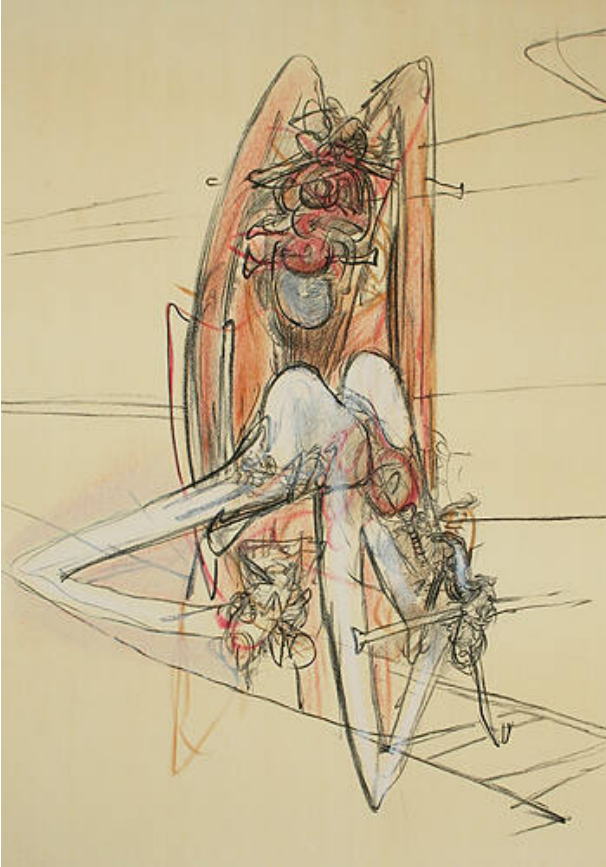

# Basic Detail Report

---

## SM-4

### Dimensions

Sight: 25 x 17 1/2 in. (63.5 x 44.5 cm) Sheet: 30 x 21 1/2 in. (76.2 x 54.6 cm) Framed: 32 x 24 1/2 x 3/4 in. (81.3 x 62.2 x 1.9 cm)