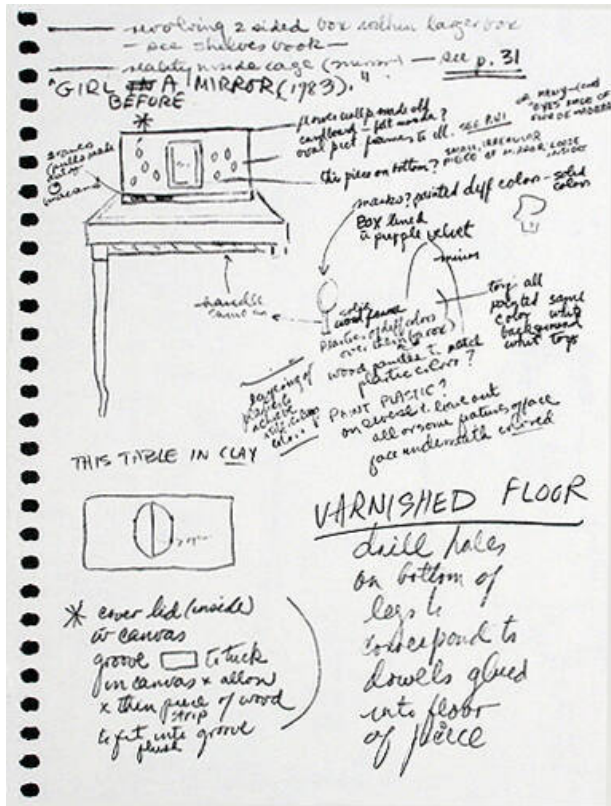

## Girl Before a Mirror

Date

1983

Primary Maker

Maria Brito

Medium

lithograph

Dimensions

Sight: 6 x 7 7/8 in. (15.2 x 20 cm)