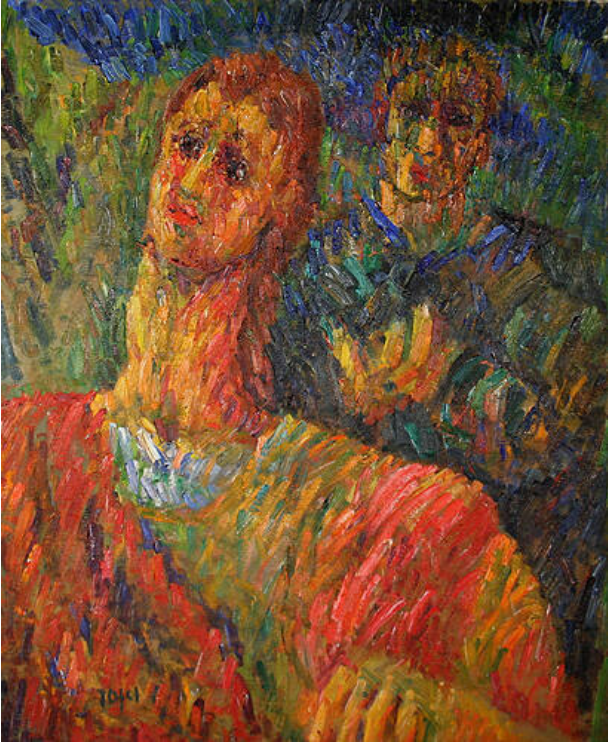

Basic Detail Report

Waiting

Date

1948

Primary Maker

Jennings Tofel

Medium

oil on canvas

Dimensions

Overall (Stretched): 24 × 20 × 3/4 in. (61 × 50.8 × 1.9 cm)