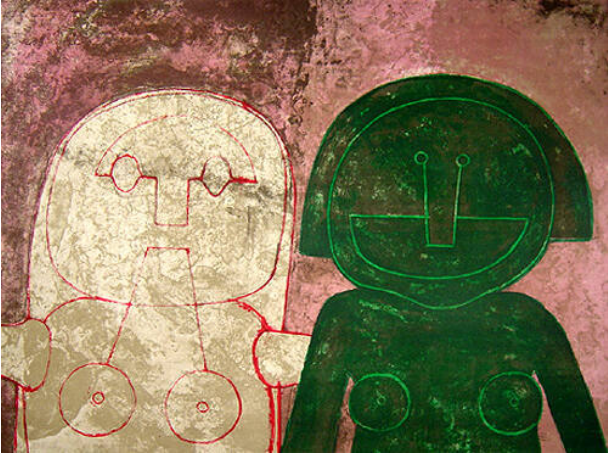

Basic Detail Report

Dos cabezas

Date

1969

Primary Maker

Rufino Tamayo

Medium

lithograph

Dimensions

Sight: 20 7/8 x 23 3/8 in. (53 x 59.4 cm) Sheet: 22 3/8 x 29 7/8 in. (56.8 x 75.9 cm) Framed: 27 x 33 1/2 x 3/4 in. (68.6 x 85.1 x 1.9 cm)