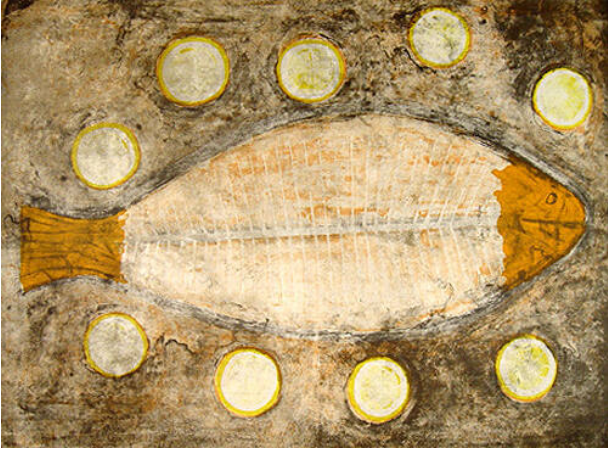

Basic Detail Report

Demi poisson

Date

1969

Primary Maker

Rufino Tamayo

Medium

lithograph

Dimensions

Sight: 21 x 27 3/8 in. (53.3 x 69.5 cm) Sheet: 22 1/2 x 29 7/8 in. (57.2 x 75.9 cm)