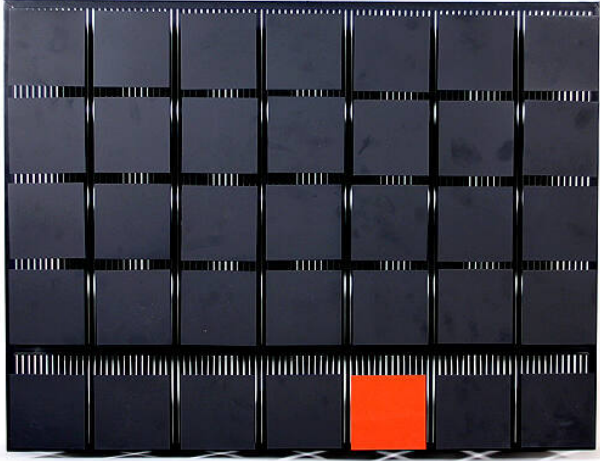

Basic Detail Report

Homenaje al humano (Homage to the Human Being)

Date

1976

Primary Maker

Jesús Rafael Soto

Medium

metal and paint

Dimensions

Overall: 19 3/4 x 26 x 5 in. (50.2 x 66 x 12.7 cm)