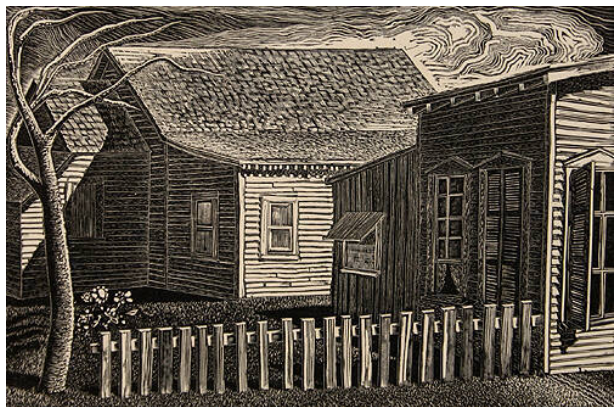

Basic Detail Report

Untitled

Date

1958

Primary Maker

Richard Merrick

Medium

woodcut

Dimensions

Sight: 4 3/8 x 6 1/2 in. (11.1 x 16.5 cm) Sheet: 6 1/8 x 8 1/8 in. (15.6 x 20.6 cm)