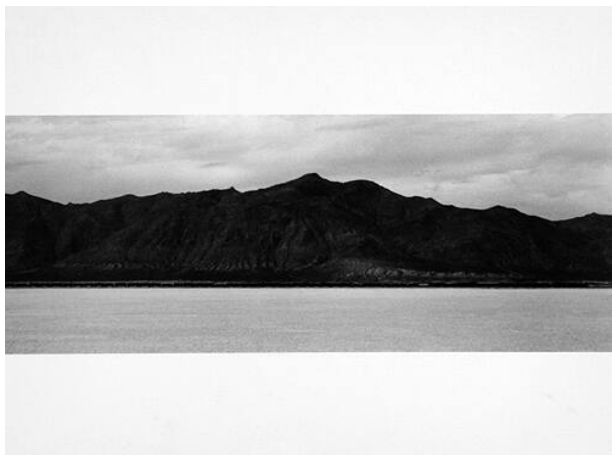

# Basic Detail Report

---

Sheet: 8 7/8 x 11 7/8 in. (22.5 x 30.2 cm)

## Hard Core

**Date**

1973

**Primary Maker**

Walter De Maria

**Medium**

gelatin silver print

**Dimensions**