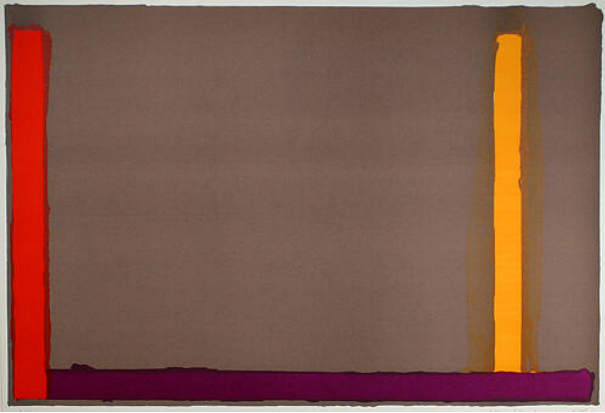

Basic Detail Report

Small Grey Swiss

Date

1968

Primary Maker

John Hoyland

Medium

lithograph

Dimensions

Sight: 18 x 27 in. (45.7 x 68.6 cm) Sheet: 22 x 30 in. (55.9 x 76.2 cm)