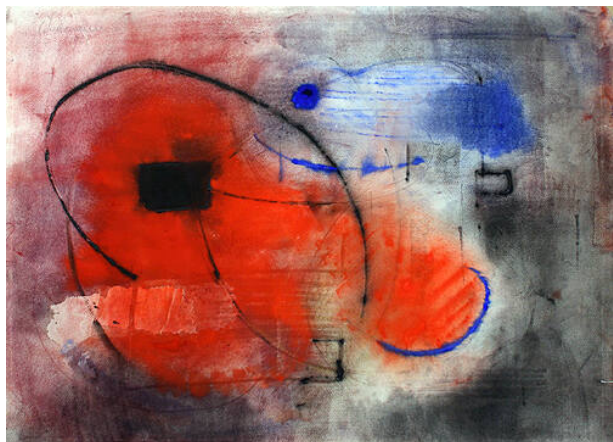

Basic Detail Report

Sheet: 22 3/8 x 30 3/4 in. (56.8 x 78.1 cm)

Untitled

Date

1961

Primary Maker

Guillermo Wiedemann

Medium

watercolor on paper

Dimensions