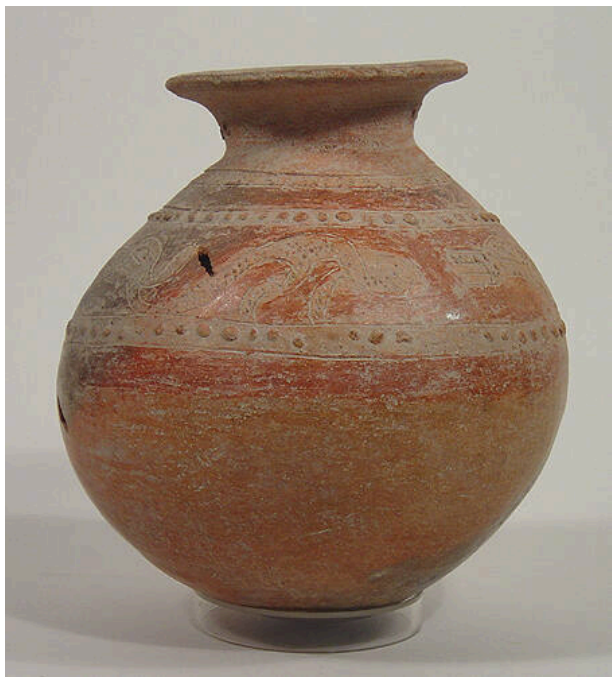

## Jar

### Dimensions

Overall: 7 1/4 x 6 1/2 in. (18.4 x 16.5 cm)