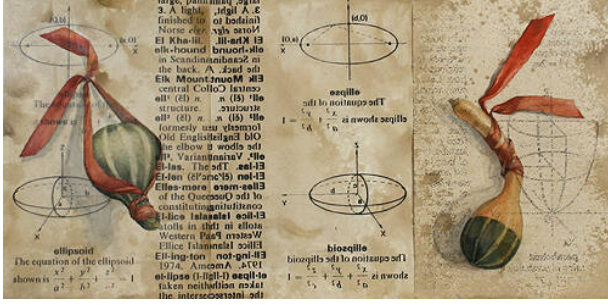

# Basic Detail Report

---

Untitled

Date

1995

Primary Maker

Zaydee Martinez

Medium

gouache and ink on paper

Dimensions

Sight: 11 x 22 3/8 in. (27.9 x 56.8 cm) Framed: 18 1/4 x 29 1/4 x 1 5/8 in. (46.4 x 74.3 x 4.1 cm)