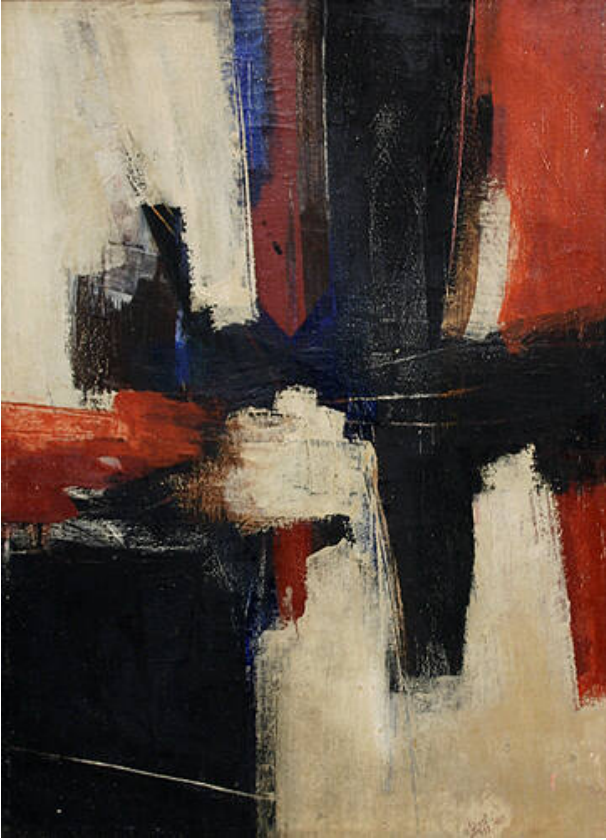

Basic Detail Report

Untitled

Date

1958

Primary Maker

Guido Llinás

Medium

oil and paper on canvas

Dimensions

Sight: 28 x 20 5/8 in. (71.1 x 52.4 cm) Framed: 30 1/4 x 22 7/8 x 1 7/8 in. (76.8 x 58.1 x 4.8 cm)