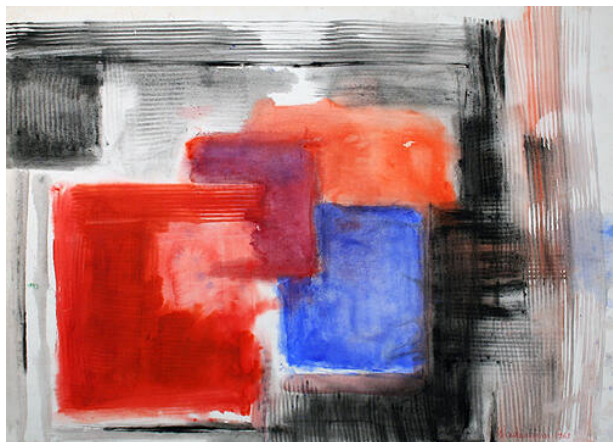

Basic Detail Report

Sheet: 21 7/8 x 30 in. (55.6 x 76.2 cm)

Untitled

Date

1965

Primary Maker

Guillermo Wiedemann

Medium

watercolor on paper

Dimensions