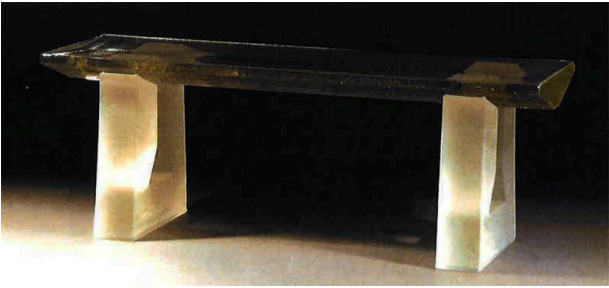

## Frosted Prism Bench

**Date**

2007

**Medium**

cast glass

### Dimensions

Overall: 20 × 55 × 17 in. (50.8 × 139.7 × 43.2 cm)