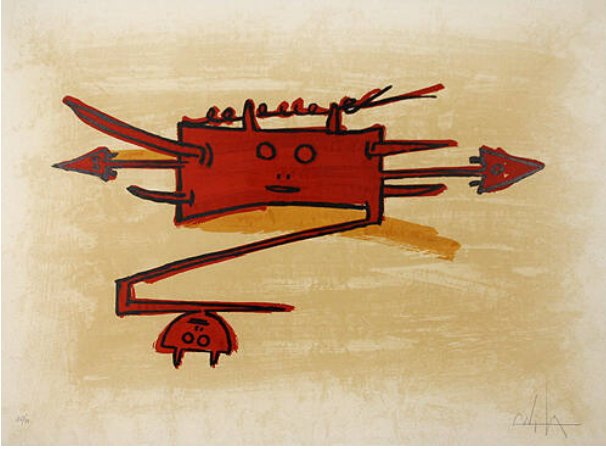

Basic Detail Report

Untitled

Date

1976

Primary Maker

Wifredo Lam

Medium

lithograph

Dimensions

Sheet: 21 5/8 x 29 5/8 in. (54.9 x 75.2 cm) Framed: 27 x 35 x 1 1/4 in. (68.6 x 88.9 x 3.2 cm)