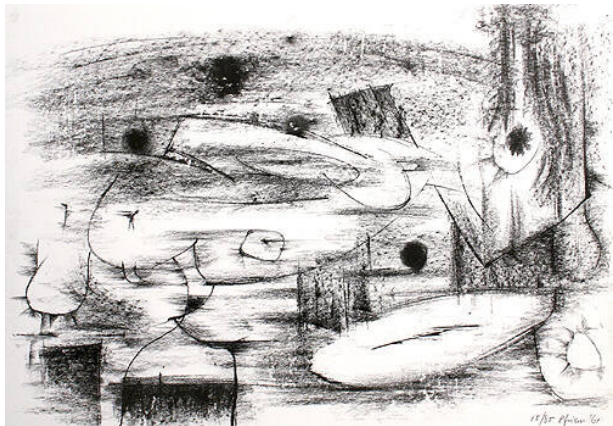

Basic Detail Report

Rubbing #6

Date

1961

Primary Maker

Bernard Pfriem

Medium

lithograph

Dimensions

Sheet: 10 x 14 in. (25.4 x 35.6 cm)